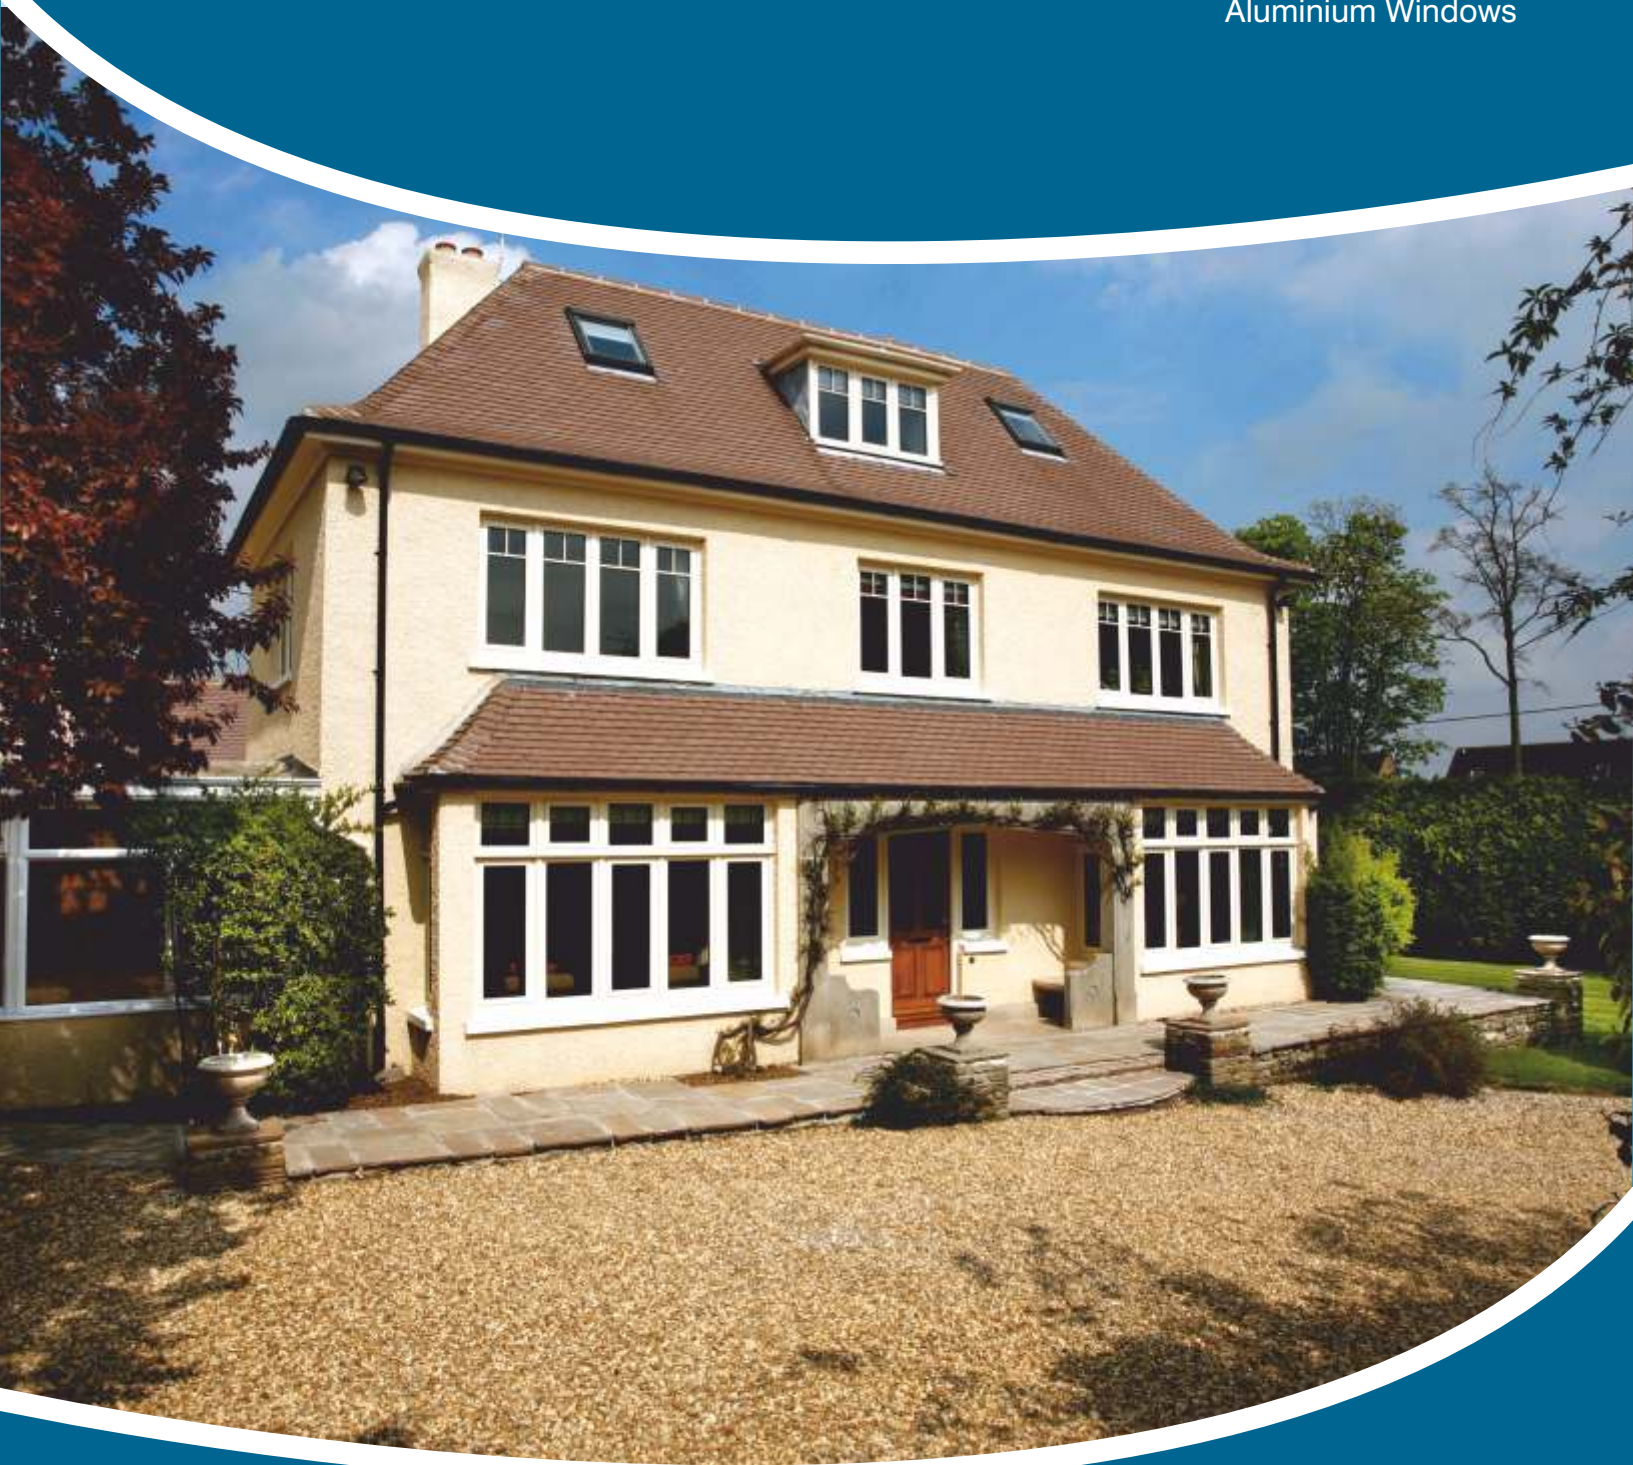

Smarts Ali47

Aluminium Windows

LF REPLACEMENT
WINDOWS & CONSERVATORIES

Slim & Stylish **Aluminium Windows**

Our Ali 47 Windows are very popular, and offer everything you would expect from a quality aluminium window. The inherent strength of the aluminium means the frame is slimmer than PVCu or timber, letting the maximum amount of light into your home. These windows are available in a wide choice of finishes and colours, including dual colours and are now also available with our innovative Chelton® Handle range.