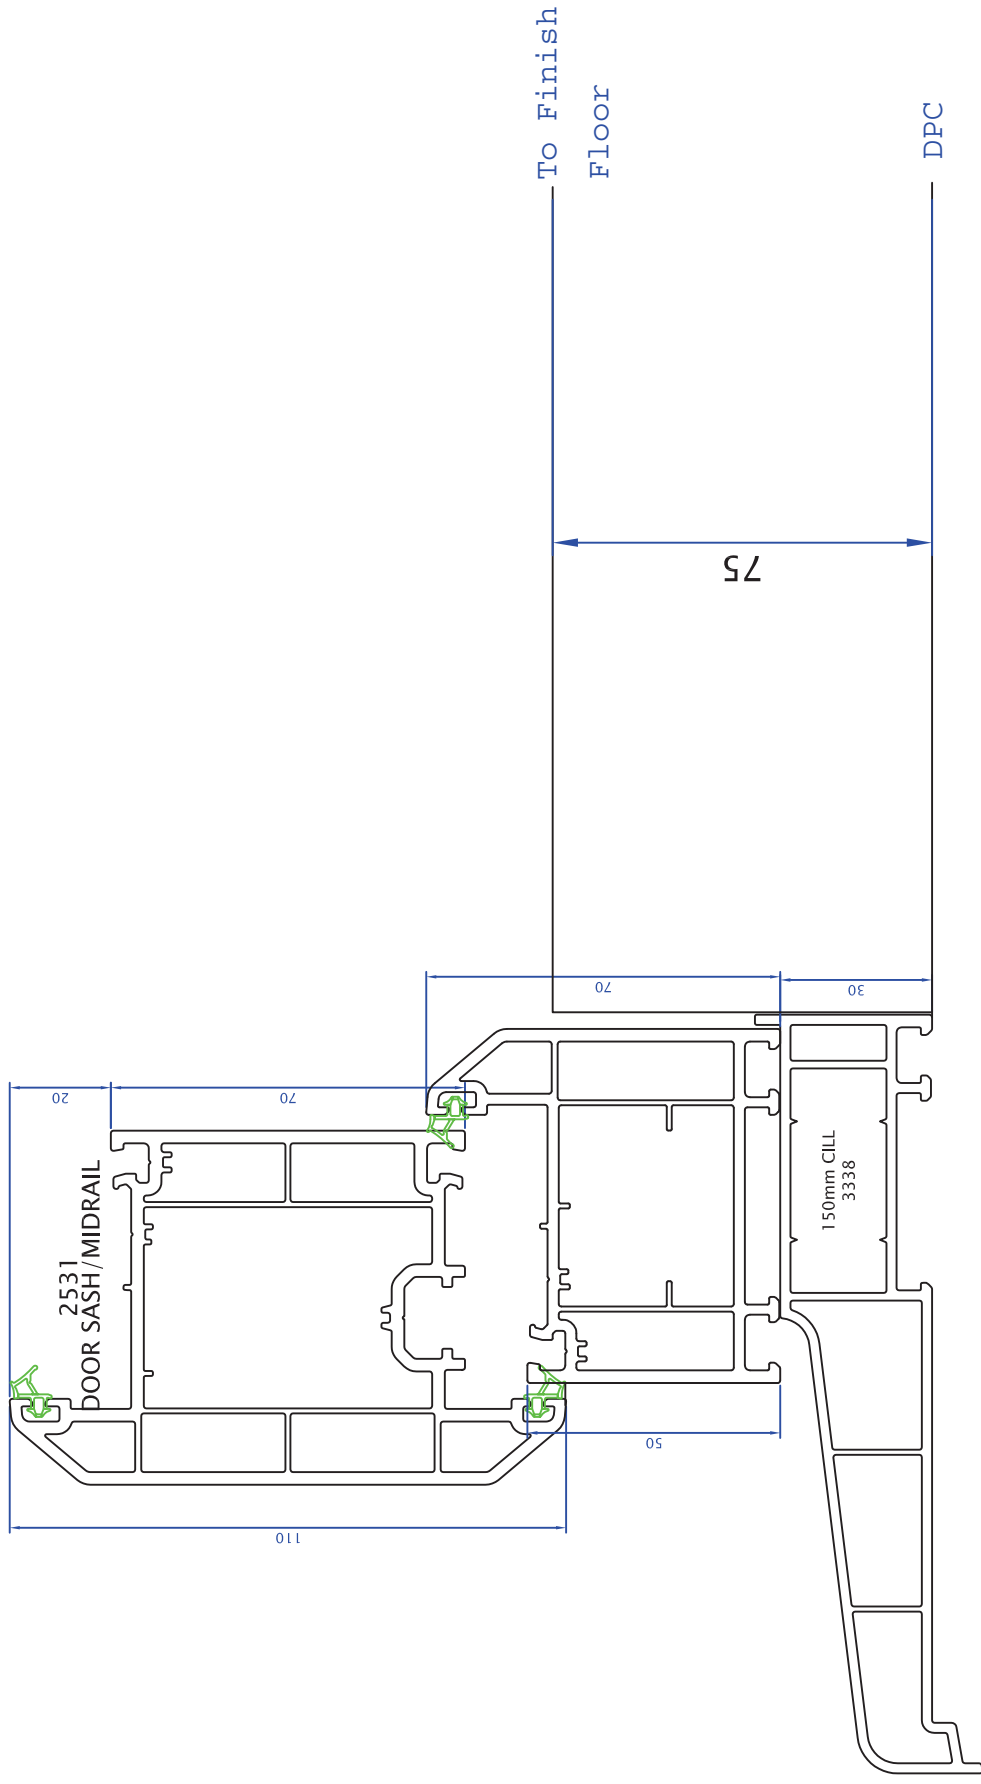

2500 Bevelled System (OUTWARD OPENING ) Door Threshold

LF REPLACEMENT  
WINDOWS & CONSERVATORIES