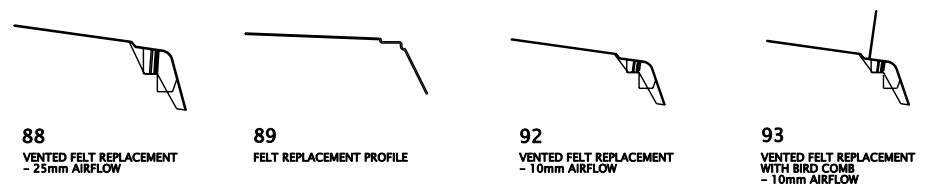

MAXI SQUARE EDGE

* = Cut down boards

HEAVY DUTY BULLNOSE

* = Cut down boards

MAXI OGEE

* = Cut down boards

PVC-U SHIPLAP CLADDING

OVER FASCIA VENTS

UNIVERSAL BOARD

All board sizes available with vented option