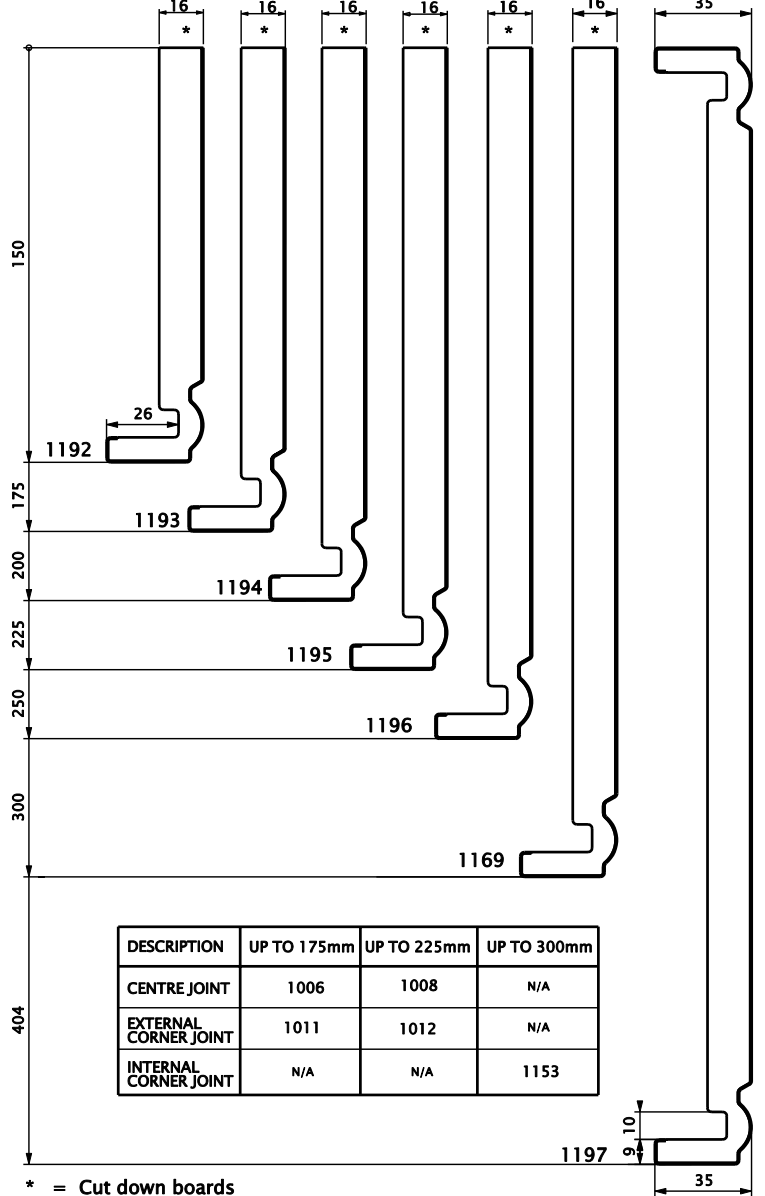

MAXI SQUARE EDGE

* = Cut down boards

HEAVY DUTY BULLNOSE

* = Cut down boards

MAXI OGEE

* = Cut down boards

PVC-U SHIPLAP CLADDING

OVER FASCIA VENTS

UNIVERSAL BOARD

All board sizes available with vented option