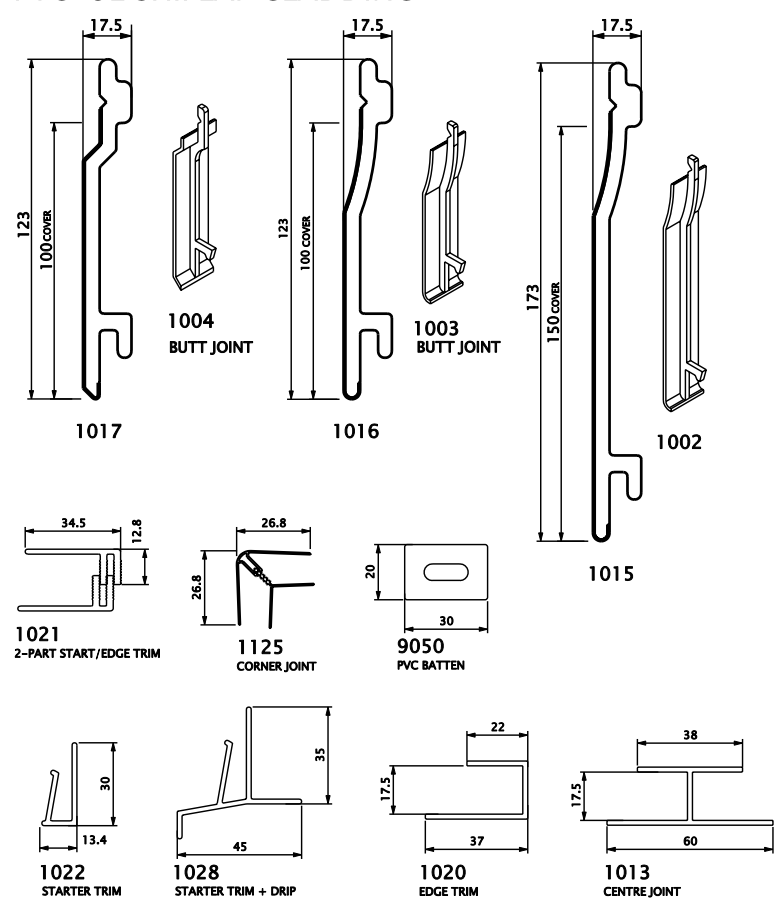

MAXI SQUARE EDGE

* = Cut down boards

HEAVY DUTY BULLNOSE

* = Cut down boards

MAXI OGEE

* = Cut down boards

PVC-U SHIPLAP CLADDING

OVER FASCIA VENTS

UNIVERSAL BOARD

All board sizes available with vented option