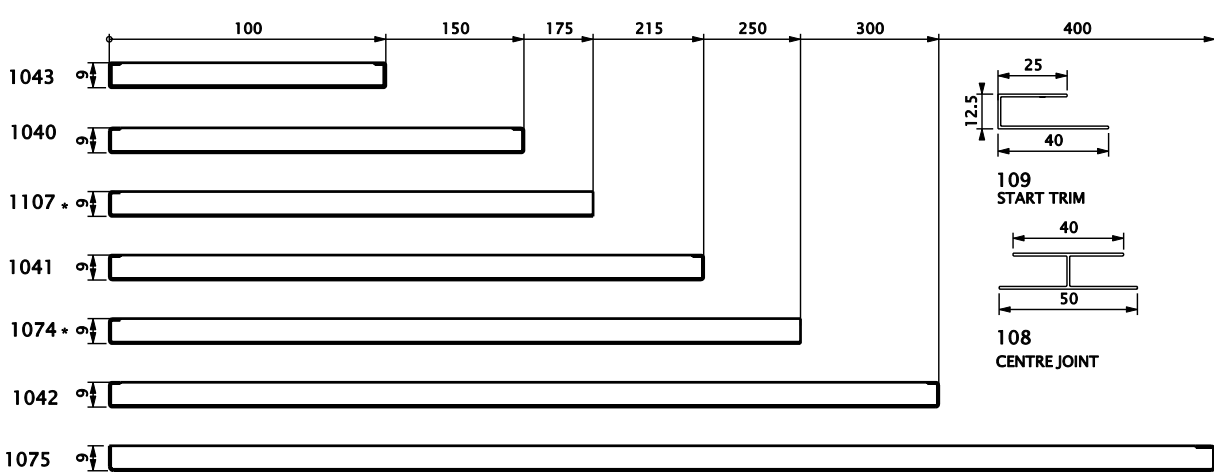

MAXI SQUARE EDGE

* = Cut down boards

HEAVY DUTY BULLNOSE

* = Cut down boards

MAXI OGEE

* = Cut down boards

PVC-U SHIPLAP CLADDING

OVER FASCIA VENTS

UNIVERSAL BOARD

All board sizes available with vented option