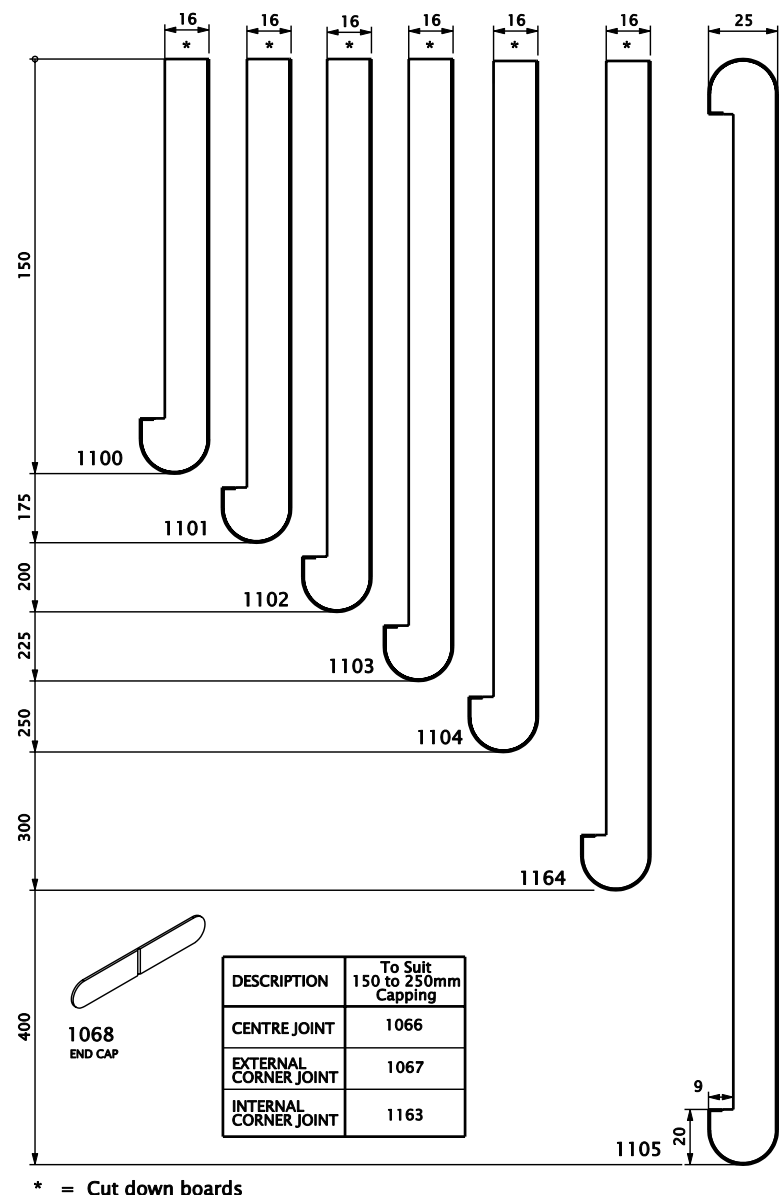

MAXI SQUARE EDGE

* = Cut down boards

HEAVY DUTY BULLNOSE

* = Cut down boards

MAXI OGEE

* = Cut down boards

PVC-U SHIPLAP CLADDING

OVER FASCIA VENTS

UNIVERSAL BOARD

All board sizes available with vented option