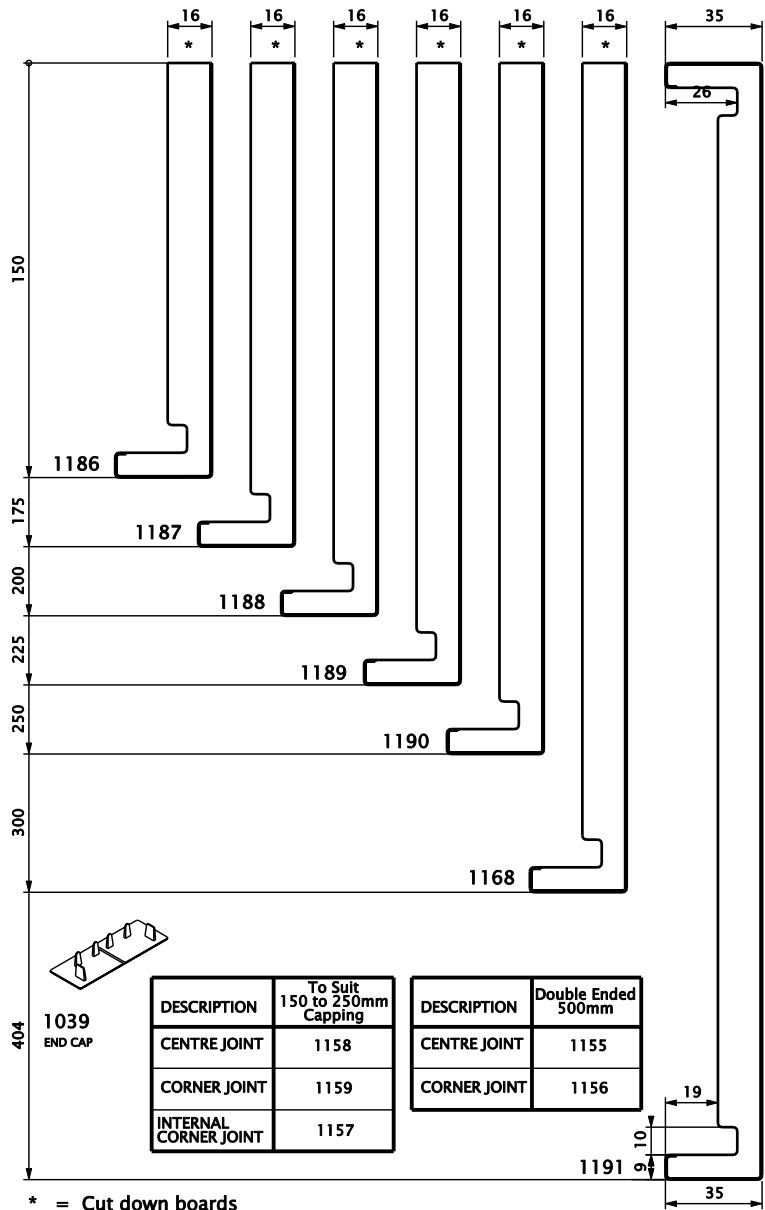

MAXI SQUARE EDGE

* = Cut down boards

HEAVY DUTY BULLNOSE

* = Cut down boards

MAXI OGEE

* = Cut down boards

PVC-U SHIPLAP CLADDING

OVER FASCIA VENTS

UNIVERSAL BOARD

All board sizes available with vented option