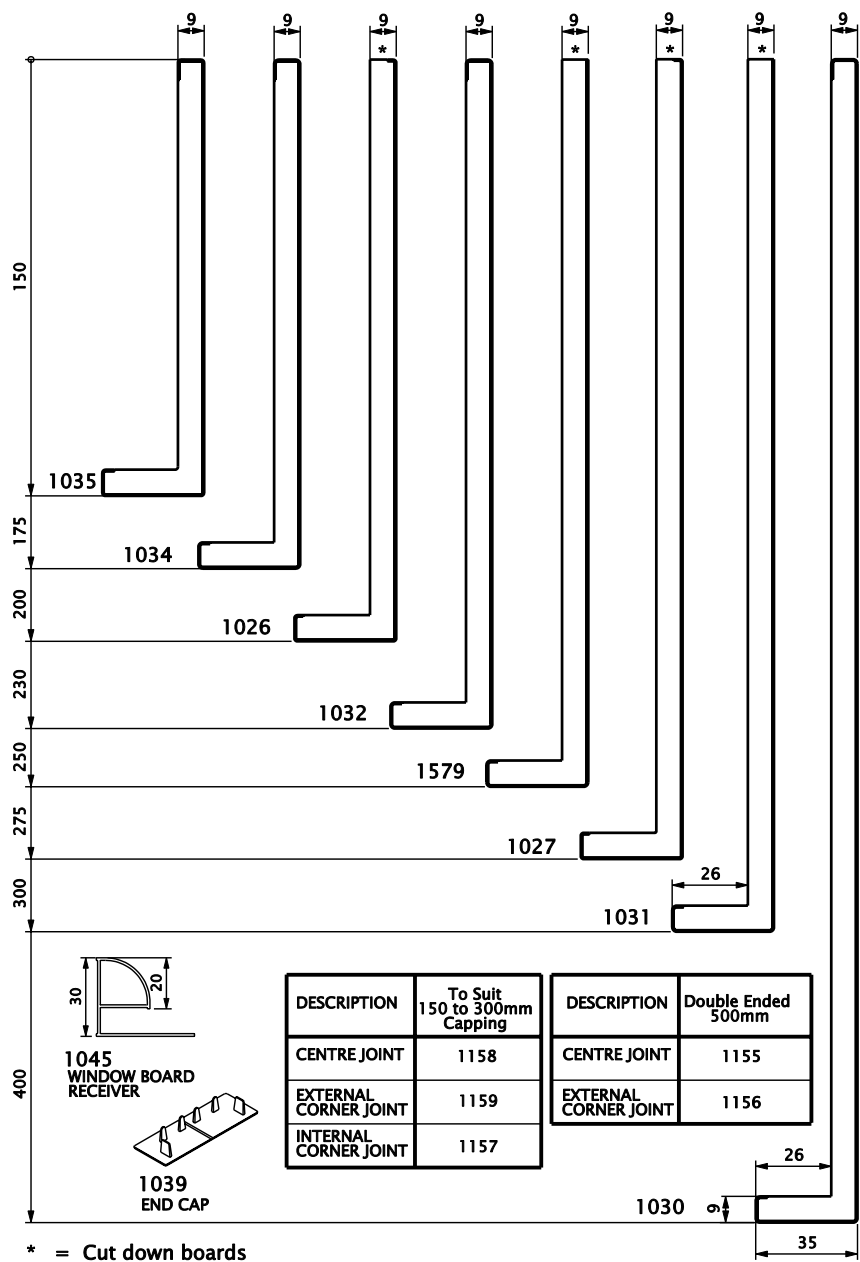

9mm CAPPING / WINDOWBOARD

9mm OGEE

* = Cut down boards

* = Cut down boards

RIGID FASCIA

RIGID CLADDING

ANGLES

PVC HEADED PINS

- 1090 30mm pvc pin.
- 1091 40mm pvc pin
- 1092 50mm pvc pin
- 1093 65mm pvc pin

S/STEEL HEADED PIN

- 1096 30mm steel pin

SKIRTING / ARCHITRAVE & TRIMS

FLAT & VARIABLE ANGLE STRIP