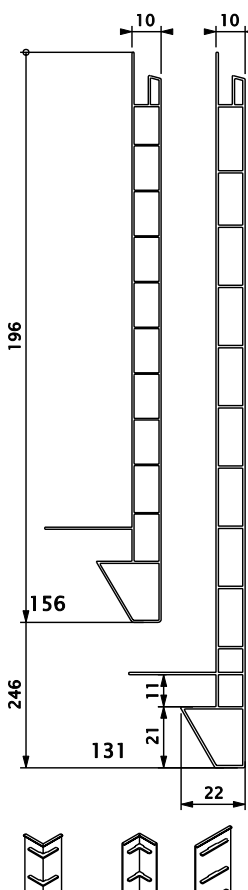

9mm CAPPING / WINDOWBOARD

9mm OGEE

* = Cut down boards

* = Cut down boards

RIGID FASCIA

RIGID CLADDING

ANGLES

PVC HEADED PINS

- 1090 30mm pvc pin.
- 1091 40mm pvc pin
- 1092 50mm pvc pin
- 1093 65mm pvc pin

S/STEEL HEADED PIN

- 1096 30mm steel pin

SKIRTING / ARCHITRAVE & TRIMS

FLAT & VARIABLE ANGLE STRIP