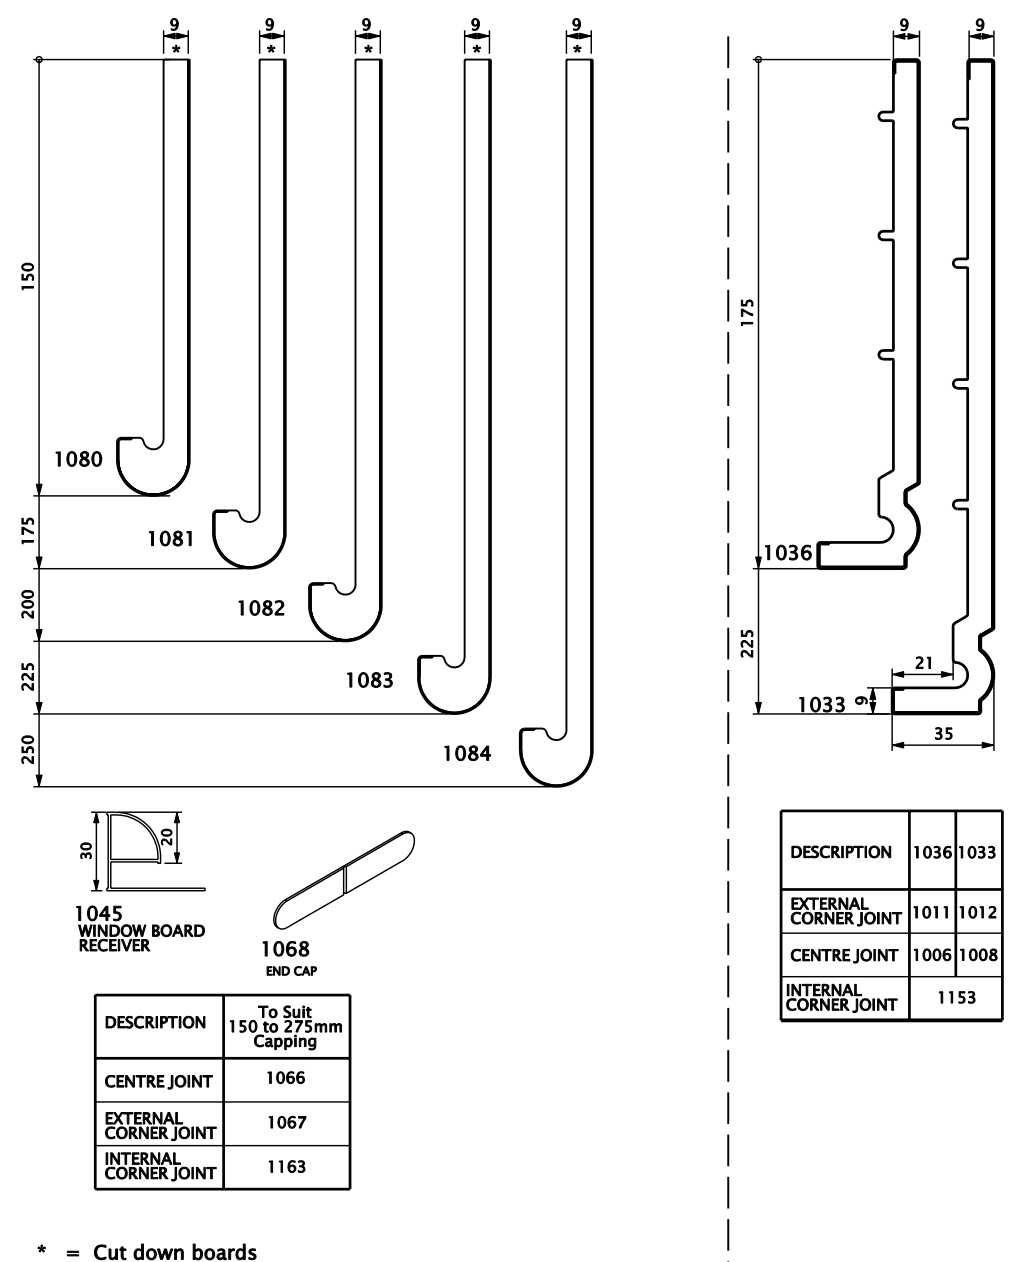

9mm CAPPING / WINDOWBOARD

9mm OGEE

* = Cut down boards

* = Cut down boards

RIGID FASCIA

RIGID CLADDING

ANGLES

PVC HEADED PINS

- 1090 30mm pvc pin.
- 1091 40mm pvc pin
- 1092 50mm pvc pin
- 1093 65mm pvc pin

S/STEEL HEADED PIN

- 1096 30mm steel pin

SKIRTING / ARCHITRAVE & TRIMS

FLAT & VARIABLE ANGLE STRIP