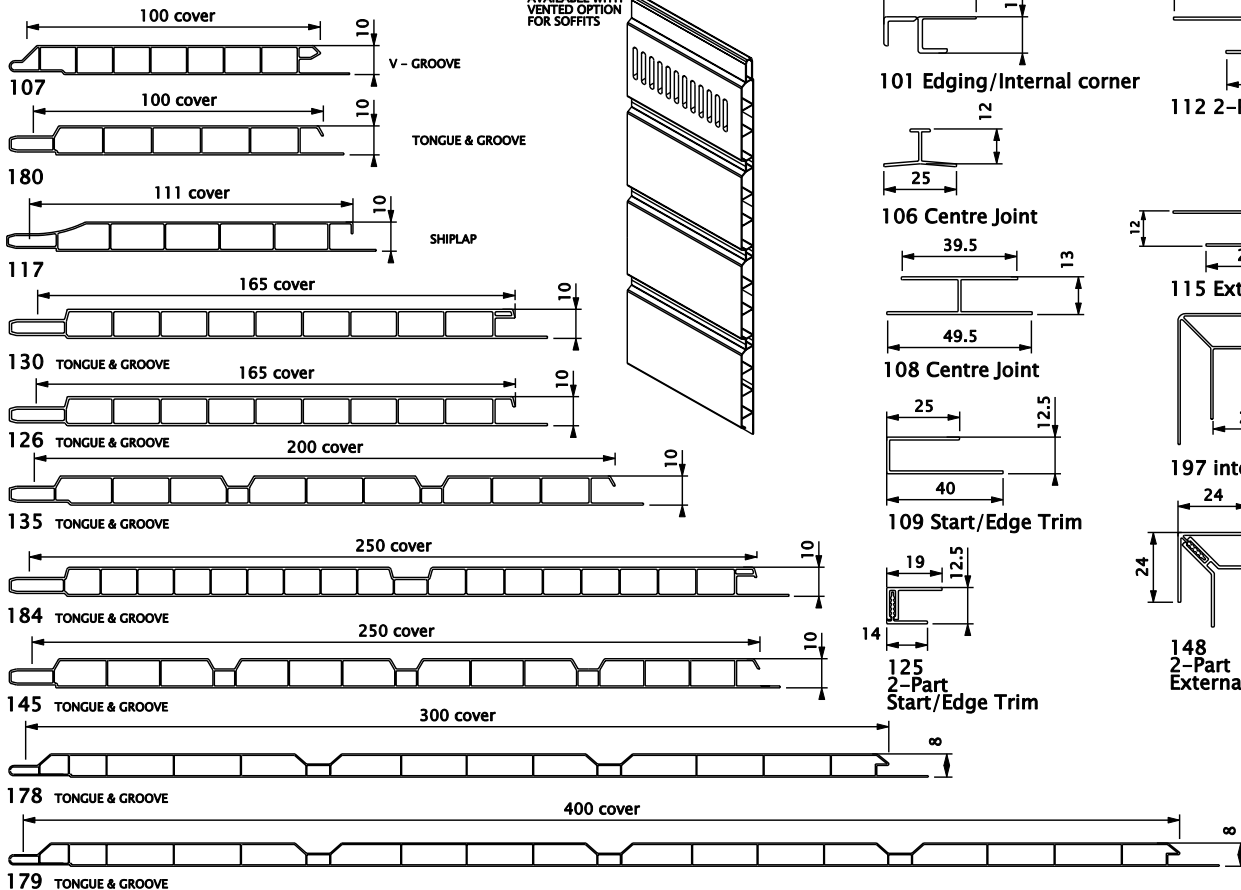

9mm CAPPING / WINDOWBOARD

9mm OGEE

* = Cut down boards

* = Cut down boards

RIGID FASCIA

RIGID CLADDING

ANGLES

PVC HEADED PINS

- 1090 30mm pvc pin.
- 1091 40mm pvc pin
- 1092 50mm pvc pin
- 1093 65mm pvc pin

S/STEEL HEADED PIN

- 1096 30mm steel pin

SKIRTING / ARCHITRAVE & TRIMS

FLAT & VARIABLE ANGLE STRIP