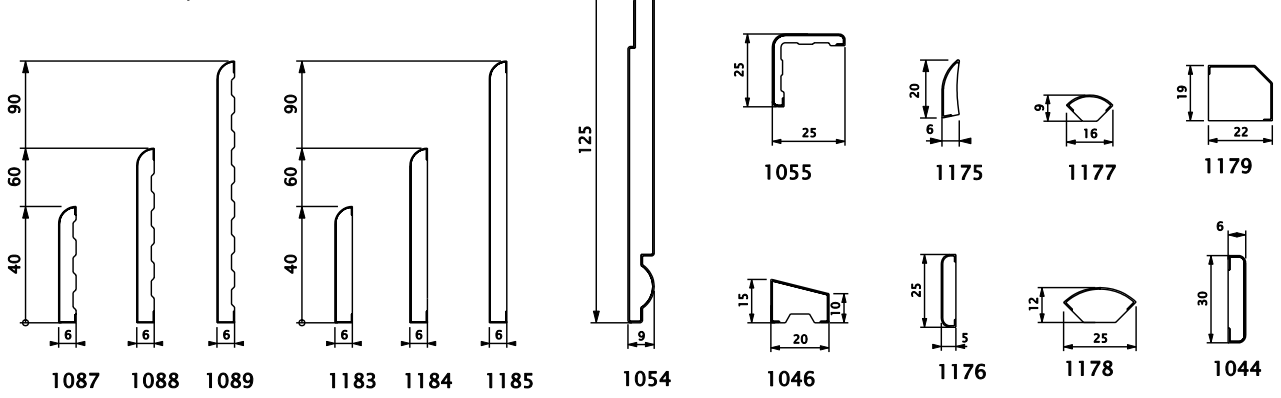

9mm CAPPING / WINDOWBOARD

9mm OGEE

* = Cut down boards

* = Cut down boards

RIGID FASCIA

RIGID CLADDING

ANGLES

PVC HEADED PINS

- 1090 30mm pvc pin.
- 1091 40mm pvc pin
- 1092 50mm pvc pin
- 1093 65mm pvc pin

S/STEEL HEADED PIN

- 1096 30mm steel pin

SKIRTING / ARCHITRAVE & TRIMS

FLAT & VARIABLE ANGLE STRIP