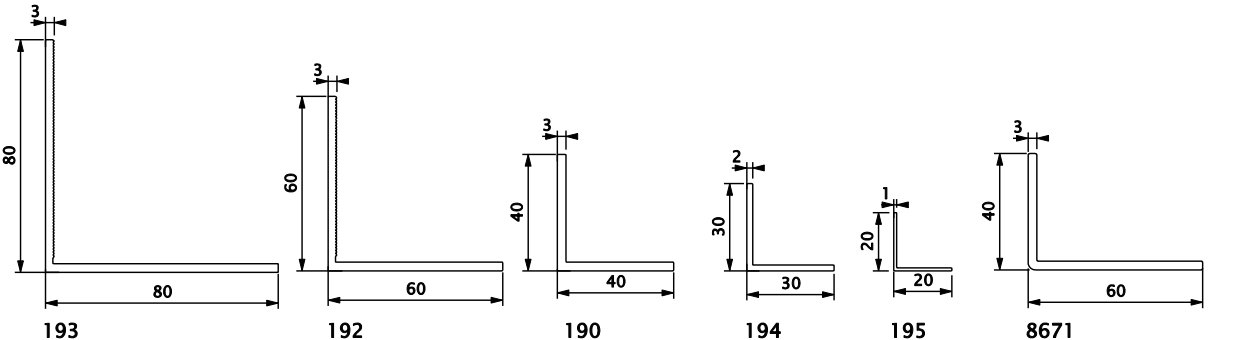

9mm CAPPING / WINDOWBOARD

9mm OGEE

* = Cut down boards

* = Cut down boards

RIGID FASCIA

RIGID CLADDING

ANGLES

PVC HEADED PINS

- 1090 30mm pvc pin.
- 1091 40mm pvc pin
- 1092 50mm pvc pin
- 1093 65mm pvc pin

S/STEEL HEADED PIN

- 1096 30mm steel pin

SKIRTING / ARCHITRAVE & TRIMS

FLAT & VARIABLE ANGLE STRIP