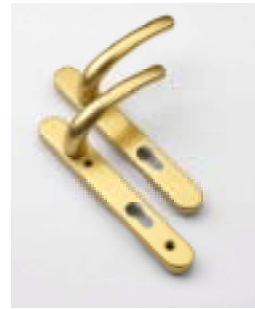

Door Handle Option

Hoppe Tokyo

Door handle range

The Tokyo is an ultra-modern handle design solution for residential doors. Designed with a distinctive grip, the Tokyo has radiused edges to the backplate producing a softer style.

Features

- Lever/ Lever and Lever/ Pad Options
- Choice of contrasting finishes
- 360 degree un-sprung grip
- High quality aluminium
- Cycle Tested
- 10 Year performance guarantee

Available

- Gold Anodised Colour
- Silver Anodised Colour
- White Paint Colour
- Black Paint Colour

L F Replacement Windows & Conservatories
Tel: 01249 655077