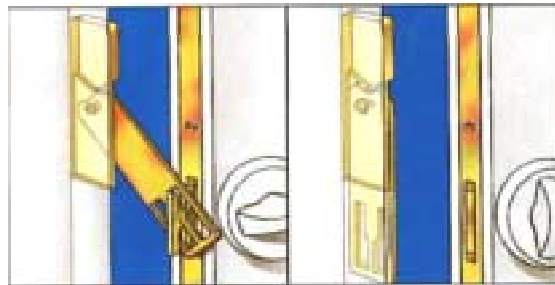

Single Door Multi Locking System

COMPLETE PEACE OF MIND WITH THIS NEW PVCu DOOR LOCK GIVES YOU 2 HOOK BOLTS, 1 DEADBOLT, 2 COMPRESSION BOLTS, 1 LATCH
~AVAILABLE IN LEVER/LEVER OR PAD /LEVER OPERATION WITH AN OPTIONAL ACCESS RESTRICTOR

DEAD BOLT

CENTRAL DEAD BOLT EXTENDS A FULL 20MM TO GIVE MAXIMUM ENGAGEMENT INTO THE DOOR FRAME

2 HOOK BOLTS

TEMPERED STEEL HOOK-BOLTS POSITIVELY LOCATE INTO RIGID STEEL KEEPERS AND LOCK IN AN UPWARD DIRECTION PROVIDING AN EFFECTIVE ANTI-LIFT AND ANTI-JEMMY FEATURE

L F Replacement Windows and Conservatories
Tel: 01249 655077

Single Door Multi Locking System

OPTIONAL ACCESS RESTRICTOR

Complete your total security package with this access restrictor, the innovative high strength alternative to the traditional door safety chain. Particularly useful where there is a side panel with the door