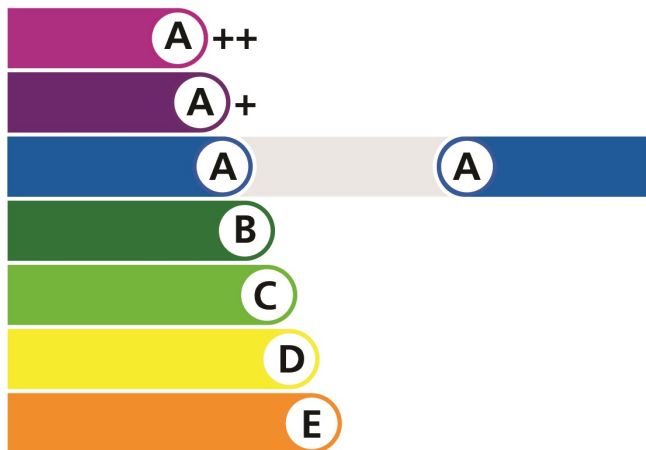

Energy Window

LF Replacement Windows & Conso
Deceuninck 2800 Decorative PVC
2800 Decorative A Rating Windo

Energy Efficient Windows + Doors

<p>Energy Index (kWh/m²/year) (Energy Index certificate by BFRC and based on UK standard window. The actual energy consumption for a specific application will depend on the building, the local climate and the indoor temperature)</p>	<h1>1</h1>
<p>The Climate zone is</p>	<h1>UK</h1>
<p>Thermal Transmittance (U window) Solar Factor (g window) Effective Air Leakage (L factor)</p>	<p>1.50 W/m²·K 0.47 0.00 W/m²·K</p>